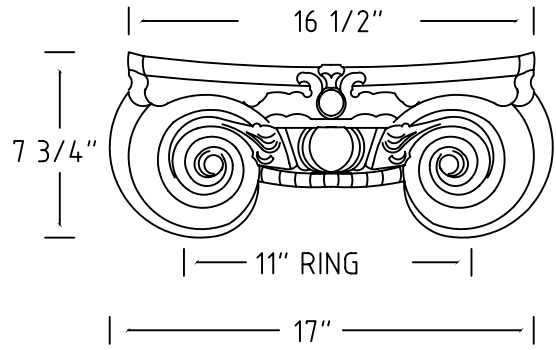

8" COLUMN

10" COLUMN

12" - 14" COLUMN

18" COLUMN

COLOR: \_\_\_\_\_

TEXTURE: \_\_\_\_\_

APPROVED: \_\_\_\_\_

DATE: \_\_\_\_\_

PROFILE: SCAMOZZI

8" - 18"

QUANTITY: \_\_\_\_\_