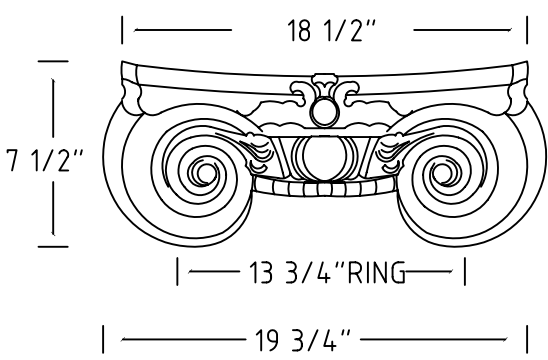

8" COLUMN

10" COLUMN

12" - 14" COLUMN

18" COLUMN

COLOR: \_\_\_\_\_

TEXTURE: \_\_\_\_\_

APPROVED: \_\_\_\_\_

DATE: \_\_\_\_\_

PROFILE: SCAMOZZI

8" - 18"

QUANTITY: \_\_\_\_\_