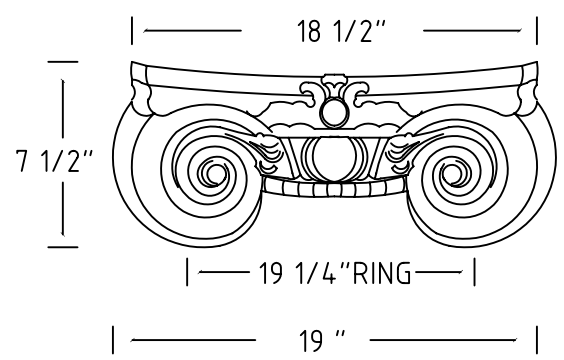

8" COLUMN

10" COLUMN

12" - 14" COLUMN

18" COLUMN

COLOR: \_\_\_\_\_

TEXTURE: \_\_\_\_\_

APPROVED: \_\_\_\_\_

DATE: \_\_\_\_\_

PROFILE: SCAMOZZI

8" - 18"

QUANTITY: \_\_\_\_\_