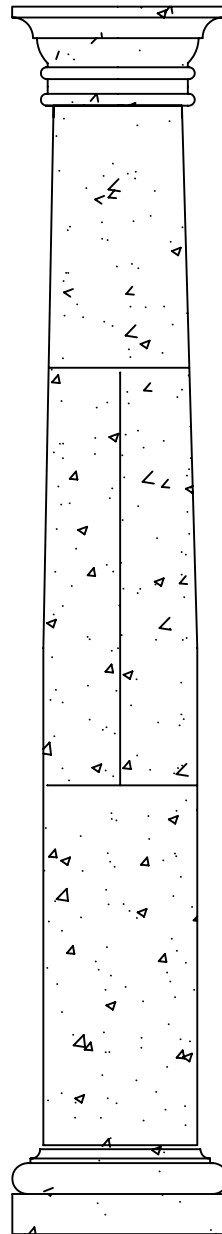

SQUARE TUSCAN TAPER WRAP

TUSCAN TAPER
CROSS HATCHE

COLOR: _____

TEXTURE: _____

APPROVED: _____

DATE: _____

PROFILE: COLUMN STYLES

QUANTITY: _____