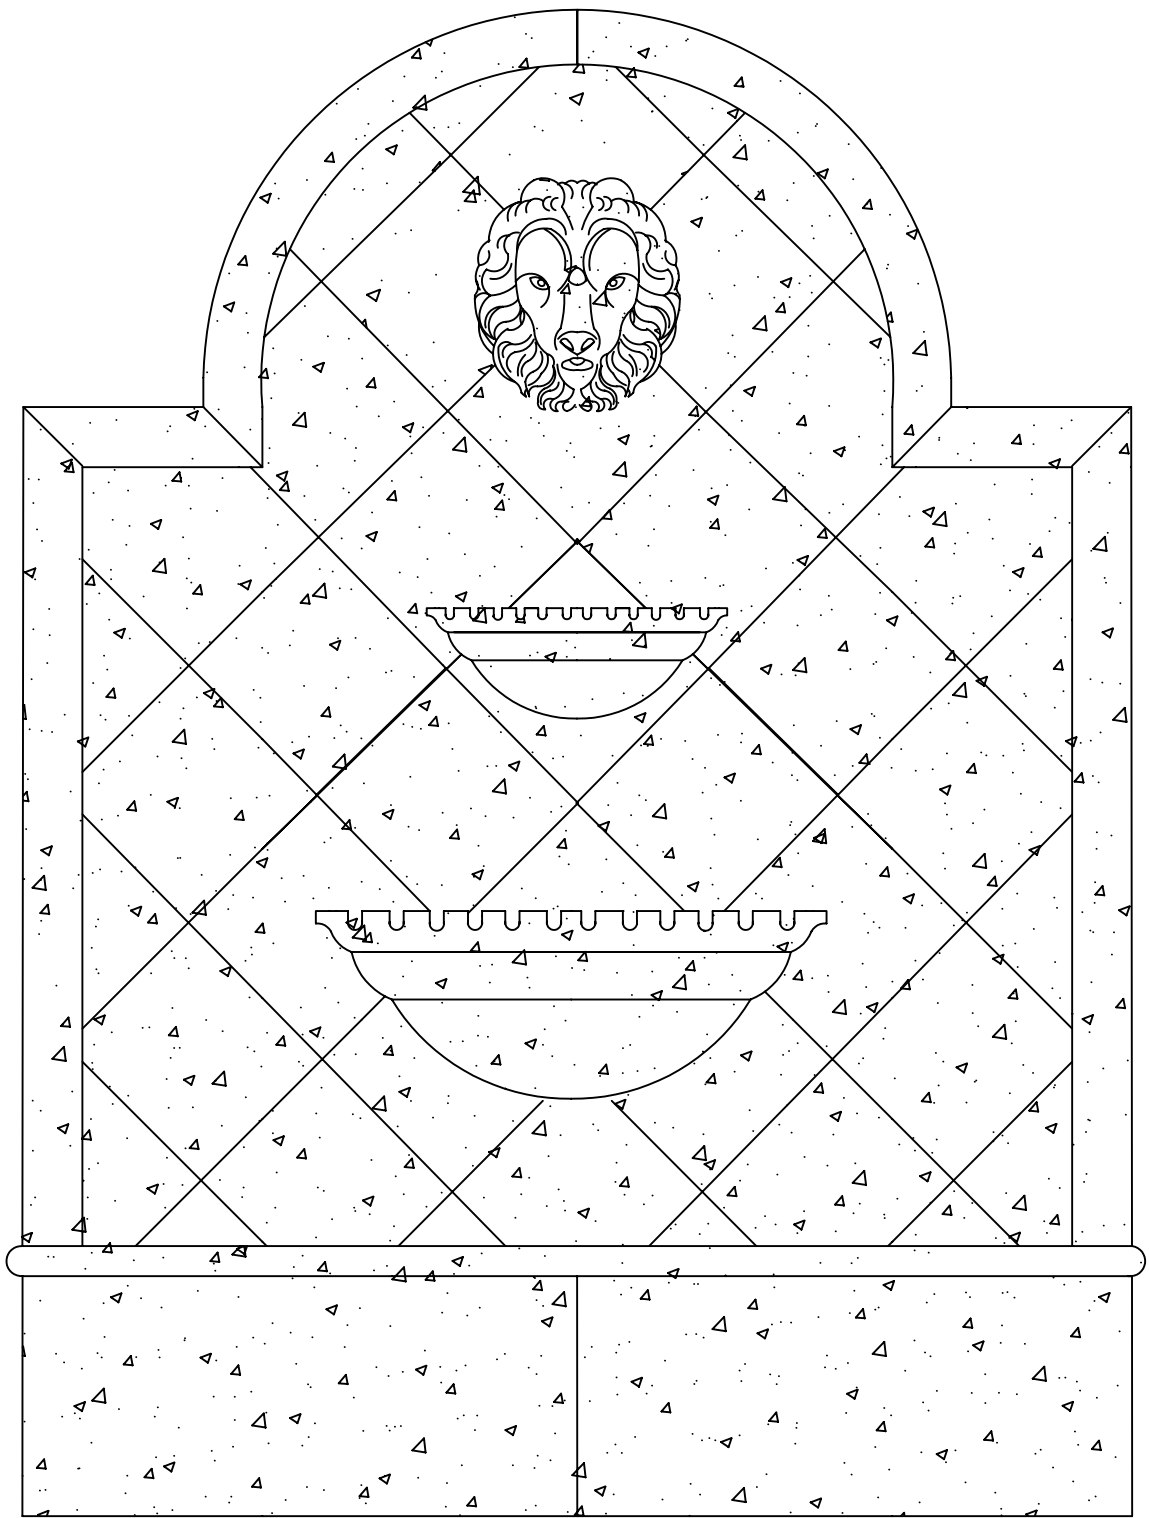

8'-4 ⁷/₁₆"

6'-2"

COLOR: _____

TEXTURE: _____

APPROVED: _____

DATE: _____

PROFILE: FOUNTAINS-4

QUANTITY: _____