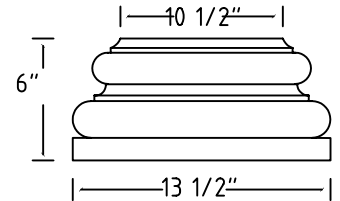

6" column

8" column

10" column

12" column

14" column

OTHER SIZES AVAILABLE

COLOR: \_\_\_\_\_  
 TEXTURE: \_\_\_\_\_  
 APPROVED: \_\_\_\_\_  
 DATE: \_\_\_\_\_

PROFILE: SCAMOZZI  
 6" - 14"

QUANTITY: \_\_\_\_\_