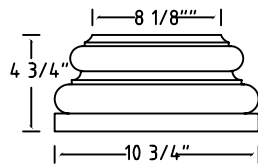

6" column

8" column

10" column

12" column

14" column

OTHER SIZES AVAILABLE

COLOR: \_\_\_\_\_  
 TEXTURE: \_\_\_\_\_  
 APPROVED: \_\_\_\_\_  
 DATE: \_\_\_\_\_

PROFILE: SCAMOZZI  
 6" - 14"

QUANTITY: \_\_\_\_\_