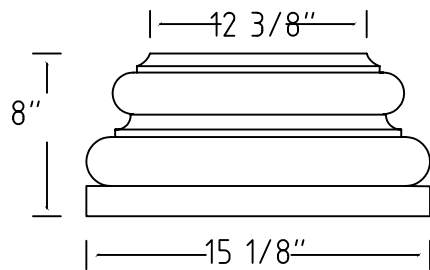

6" column

8" column

10" column

12" column

14" column

OTHER SIZES AVAILABLE

COLOR: \_\_\_\_\_  
 TEXTURE: \_\_\_\_\_  
 APPROVED: \_\_\_\_\_  
 DATE: \_\_\_\_\_

PROFILE: SCAMOZZI  
 6" - 14"

QUANTITY: \_\_\_\_\_