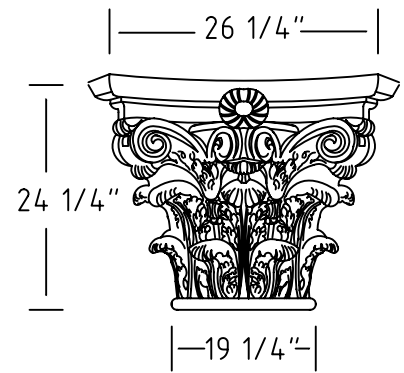

6" COLUMN

8" COLUMN

10" COLUMN

12" COLUMN

16" COLUMN

18" COLUMN

18" COLUMN

20" COLUMN

24 - 26" COLUMN

COLOR: _____
 TEXTURE: _____
 APPROVED: _____
 DATE: _____

PROFILE: CORINTHIAN
 8" - 26" DIMS

QUANTITY: _____