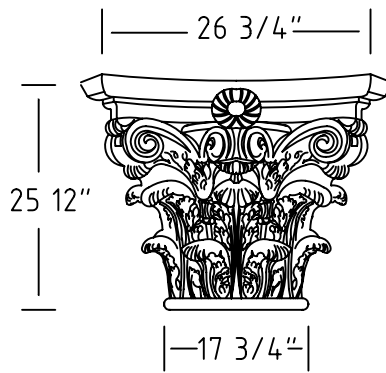

6" COLUMN

8" COLUMN

10" COLUMN

12" COLUMN

16" COLUMN

18" COLUMN

18" COLUMN

20" COLUMN

24 - 26" COLUMN

COLOR: _____
 TEXTURE: _____
 APPROVED: _____
 DATE: _____

PROFILE: CORINTHIAN
 8" - 26" DIMS

QUANTITY: _____