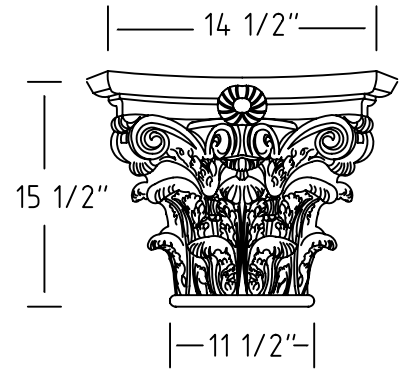

6" COLUMN

8" COLUMN

10" COLUMN

12" COLUMN

16" COLUMN

18" COLUMN

18" COLUMN

20" COLUMN

24 - 26" COLUMN

COLOR: _____
 TEXTURE: _____
 APPROVED: _____
 DATE: _____

PROFILE: CORINTHIAN
 8" - 26" DIMS

QUANTITY: _____