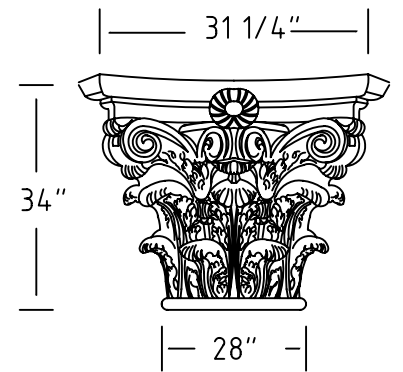

6" COLUMN

8" COLUMN

10" COLUMN

12" COLUMN

16" COLUMN

18" COLUMN

18" COLUMN

20" COLUMN

24 - 26" COLUMN

COLOR: _____
 TEXTURE: _____
 APPROVED: _____
 DATE: _____

PROFILE: CORINTHIAN
 8" - 26" DIMS

QUANTITY: _____