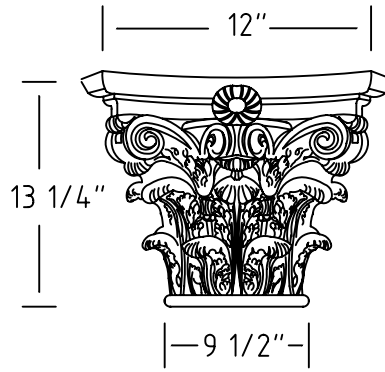

6" COLUMN

8" COLUMN

10" COLUMN

12" COLUMN

16" COLUMN

18" COLUMN

18" COLUMN

20" COLUMN

24 - 26" COLUMN

COLOR: _____
 TEXTURE: _____
 APPROVED: _____
 DATE: _____

PROFILE: CORINTHIAN
 8" - 26" DIMS

QUANTITY: _____