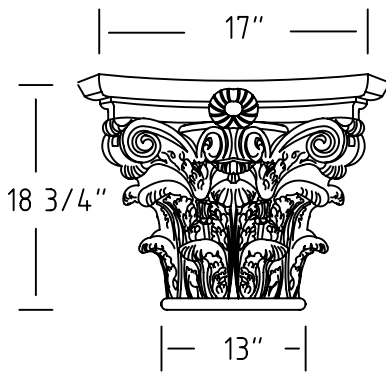

6" COLUMN

8" COLUMN

10" COLUMN

12" COLUMN

16" COLUMN

18" COLUMN

18" COLUMN

20" COLUMN

24 - 26" COLUMN

COLOR: _____
 TEXTURE: _____
 APPROVED: _____
 DATE: _____

PROFILE: CORINTHIAN
 8" - 26" DIMS

QUANTITY: _____