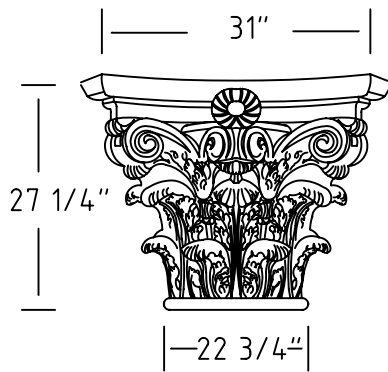

6" COLUMN

8" COLUMN

10" COLUMN

12" COLUMN

16" COLUMN

18" COLUMN

18" COLUMN

20" COLUMN

24 - 26" COLUMN

COLOR: _____
 TEXTURE: _____
 APPROVED: _____
 DATE: _____

PROFILE: CORINTHIAN
 8" - 26" DIMS

QUANTITY: _____