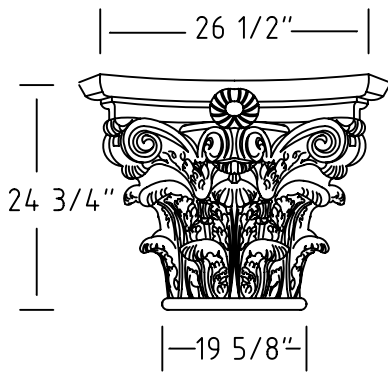

6" COLUMN

8" COLUMN

10" COLUMN

12" COLUMN

16" COLUMN

18" COLUMN

18" COLUMN

20" COLUMN

24 - 26" COLUMN

COLOR: _____
 TEXTURE: _____
 APPROVED: _____
 DATE: _____

PROFILE: CORINTHIAN
 8" - 26" DIMS

QUANTITY: _____